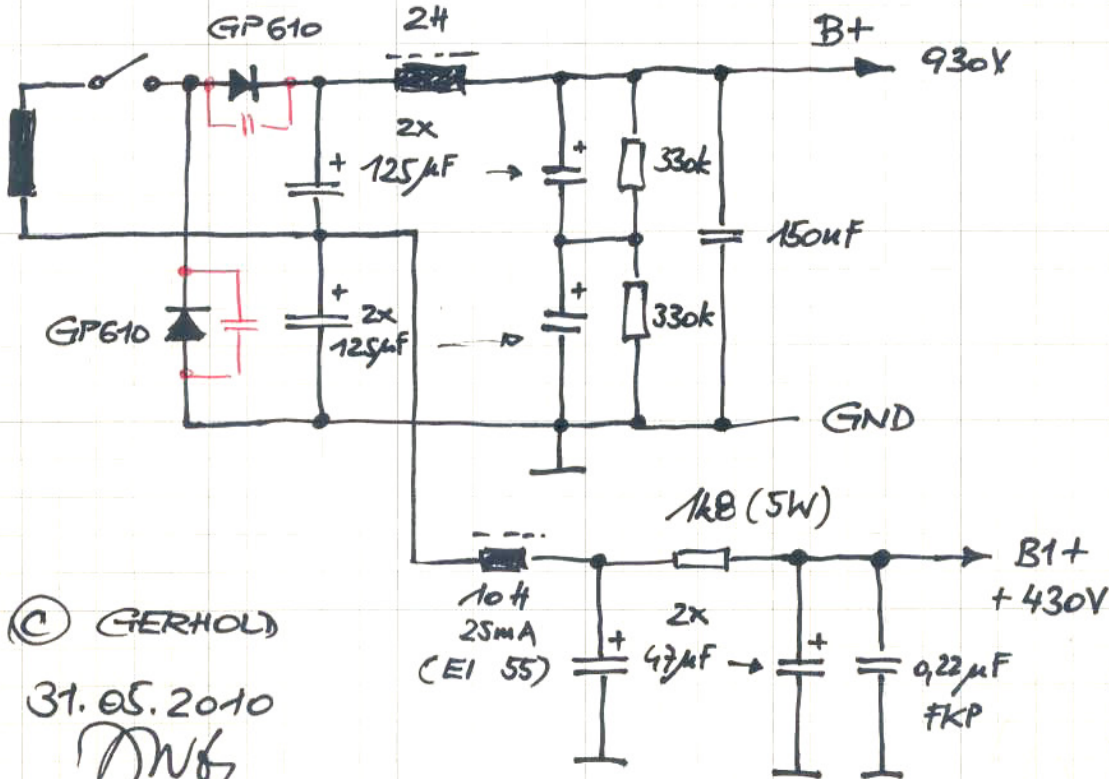

ORIGINAL CONNECTION (delivered version)

MODDED VERSION (values in RED!) (V2.3)

MODDED VERSION (V3) Mr. van Hall

© GERHOLD

31.05.2010

DWG