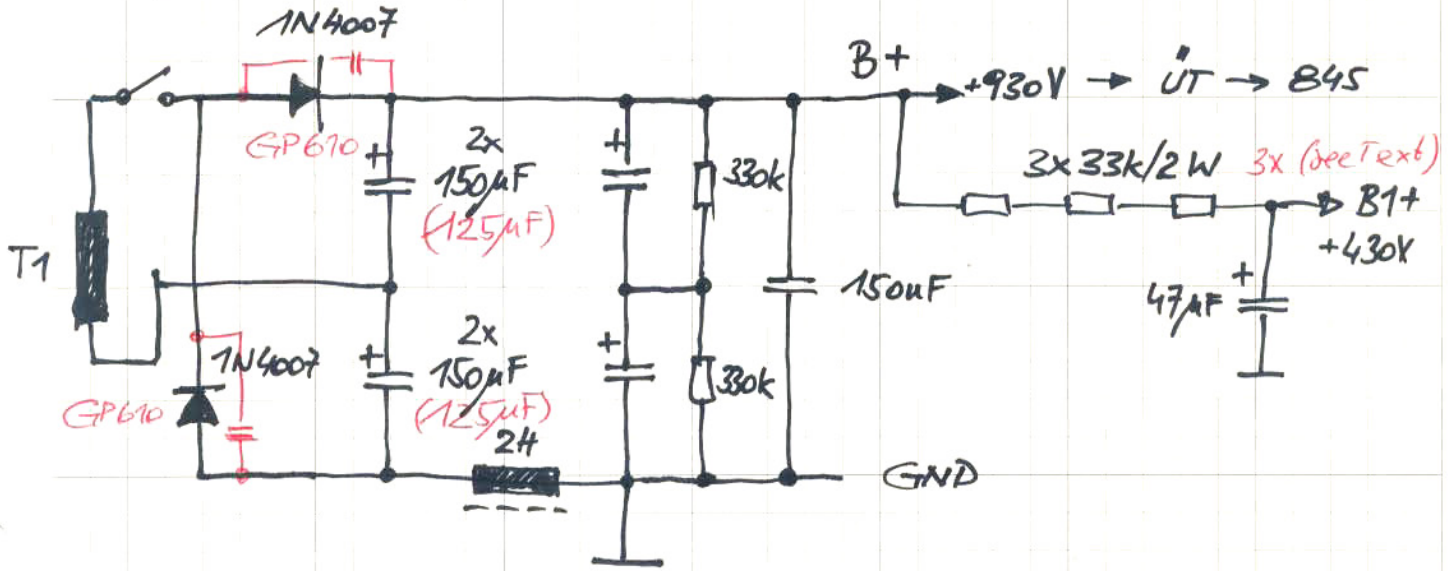

ORIGINAL CONNECTION (delivered version)

MODDED VERSION (values in RED!) (V2.3)

MODDED VERSION (V3) Mr. van Hall

© GERHOLD

31.05.2010

DWG