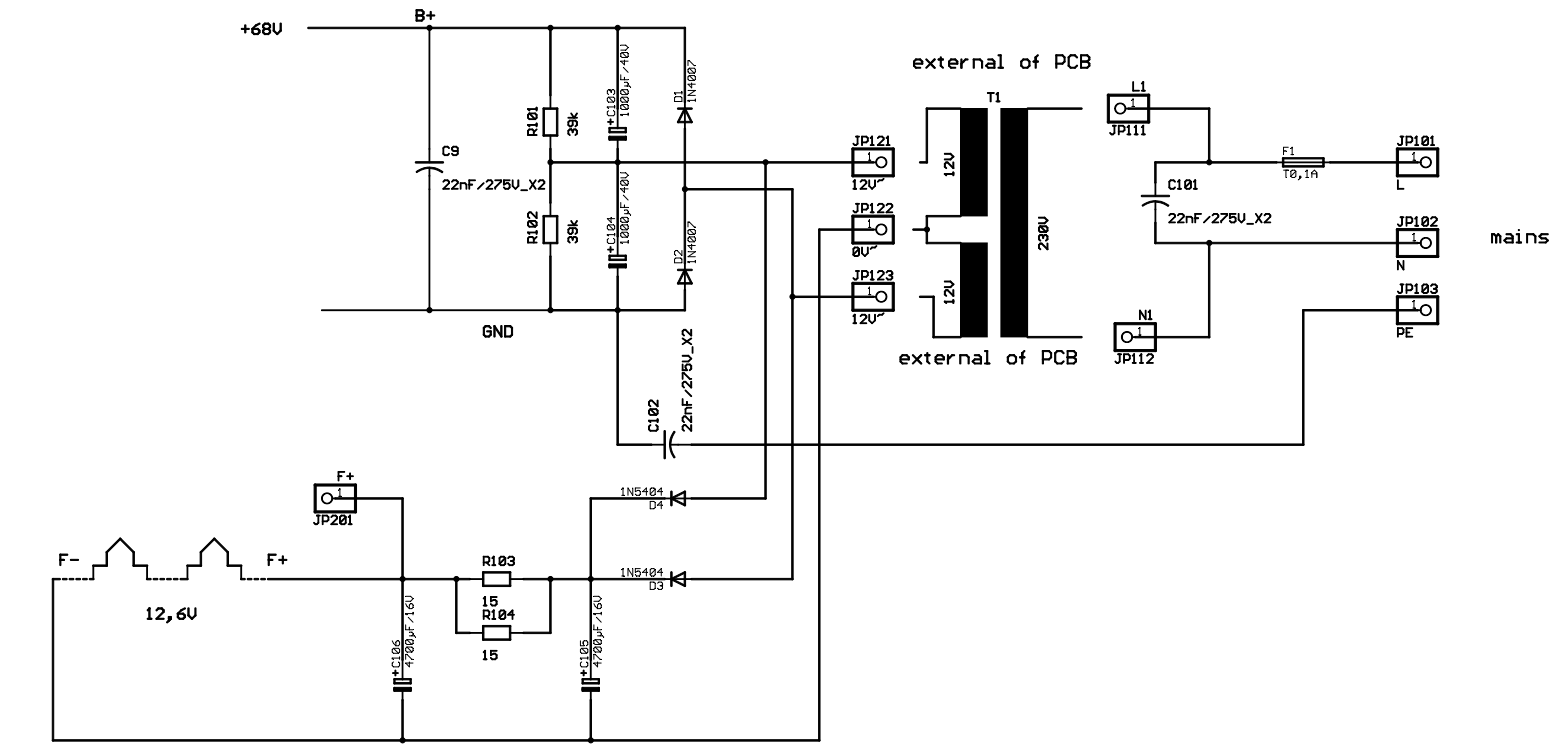

TUBECLINIC		LINZ/AUSTRIA
TITLE: 6S31B-U_headamp_hybrid		
Document Number:	AQUAVITE	REV: U 1.0
Date: 03.01.2013 12:00:02	Sheet: 1/2	

Heaters connections are hard-wired in series to JP201 and JP122!

TUBECLINIC		LINZ/AUSTRIA
TITLE: 6S31B-V_headamp_hybrid		
Document Number:	AQUAVITE	REV: U 1.0
Date: 03.01.2013 12:00:02	Sheet: 2/2	